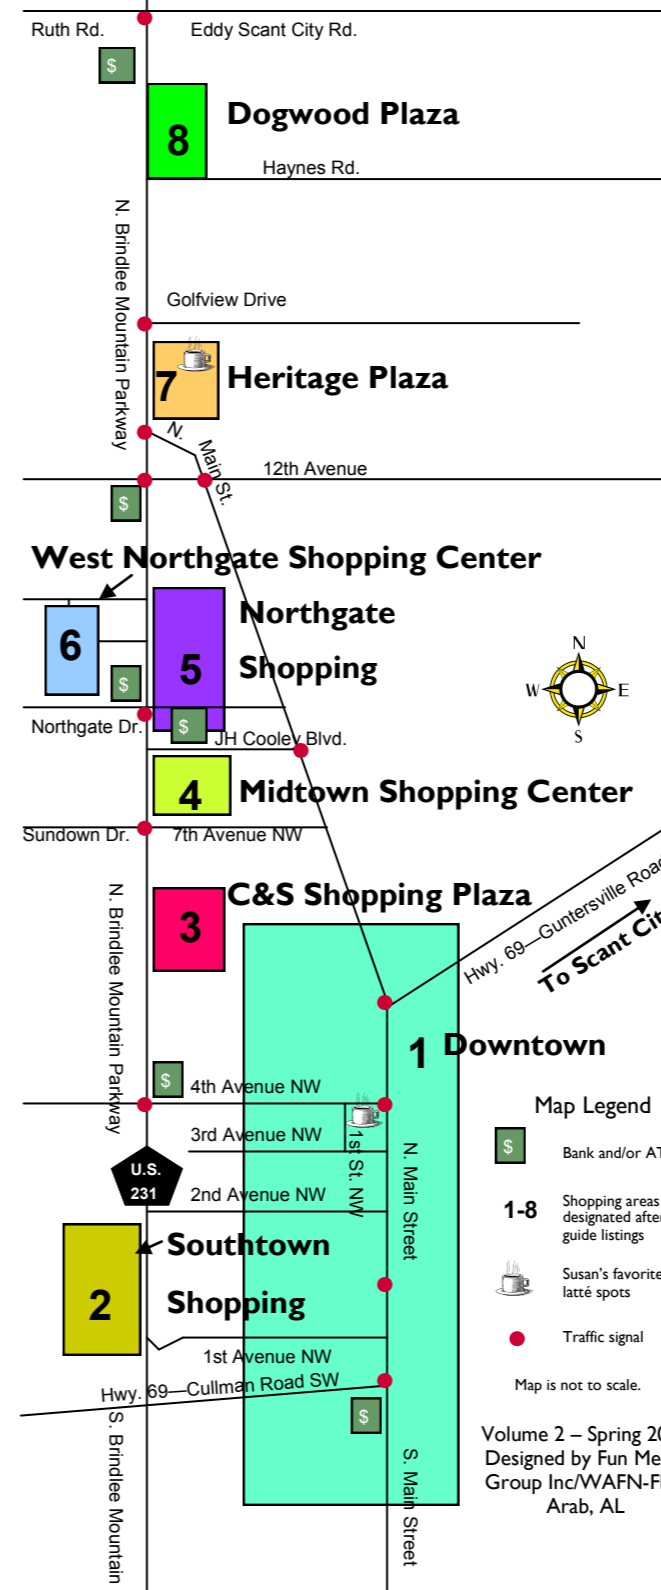

Mink Creek Outfitters, Café & Coffee House, 323 1st St. NW, 586-8662, Mon.-Sat. 6 a.m.-9 p.m. **1**

Panda III Chinese, 1070 N. Brindlee Mtn. Pkwy., 931-2129. **5**

Papa's Daylight Donuts, 1088 N. Brindlee Mtn. Pkwy., 586-5808, Tues.-Sat. 5 a.m.-11 a.m., Sun. 7 a.m.-11 a.m. **5**

Papa John's, 752 N. Brindlee Mtn. Pkwy., 586-7272, Mon.-Thurs. 10 a.m.-10 p.m., Fri. & Sat. 10 a.m.-Mid., Sun. 11 a.m.-10 p.m. **4**

Pepper's Café, 1938 Brindlee Mtn. Pkwy., 931-2565, Mon.-Fri. 10:30 a.m.-2 p.m. **8**

Phoenix Buffet, 670 S. Brindlee Mtn. Pkwy., 586-8146, Mon.-Sun. 10:30 a.m.-9:30 p.m.

Pizza Hut, 639 Northgate Dr., 586-2511.

Rooster's Coffee Barn, 1436 N. Brindlee Mtn. Pkwy., 586-1090, Mon., Tues. & Thurs. 6 a.m.-7 p.m., Wed. 6 a.m.-4 p.m., Sat. 7 a.m.-3 p.m. **7**

San Pedro's Mexican Restaurant, 183 N. Brindlee Mtn. Pkwy., 931-2488, Sun.-Thurs. 11 a.m.-9 p.m., Fri.-Sat. 11 a.m.-10 p.m. **2**

Sierra's Mexicanisimo, 1092 N. Brindlee Mtn Pkwy., 931-TACO (8226). **5**

Sonic Drive-In, 431 N. Main St., 931-0469, Mon.-Thurs. 6 a.m.-11 p.m., Fri.-Sat. 6 a.m.-Mid, Sun. 9 a.m.-11 p.m. **1**

Southern Hickory Barbecue, 440 Brindlee Mtn. Pkwy., 931-2410, Mon.-Sat. 10 a.m. to 7 p.m.

Subway, 111 N. Brindlee Mtn. Pkwy., 586-1285, Mon.-Sun. 8 a.m.-10 p.m. **2**

Taco Bell, 997 N. Brindlee Mtn. Pkwy., 586-5505.

Three Guys Grill, 209 3rd Ave. NW, 931-GUYS (4897), Mon.-Sat. 6 a.m.-8:00 p.m. **1**

Listings in color are premium sponsors of this edition.